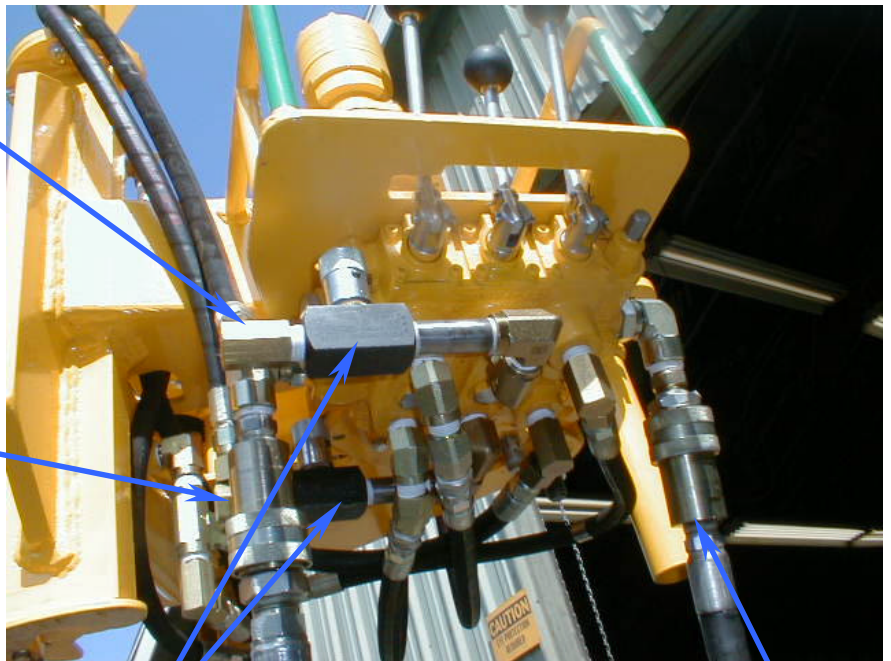

# Lift Cylinder Components and Connection Points

031-25801 100" Hose Assy

031-214184 Lift Cylinder

031-25802 52" Hose Assy

031-VHC8 8F COUPLER  
(RETURN LINE)

031-VHN8 8F NIPPLE  
(SUPPLY LINE)

031-25802 52"  
Hose Assy

031-VHC8 8F COUPLER  
(RETURN LINE)

031-N800S FLOW  
CONTROL VALVES

031-VHN8 8F NIPPLE  
(SUPPLY LINE)