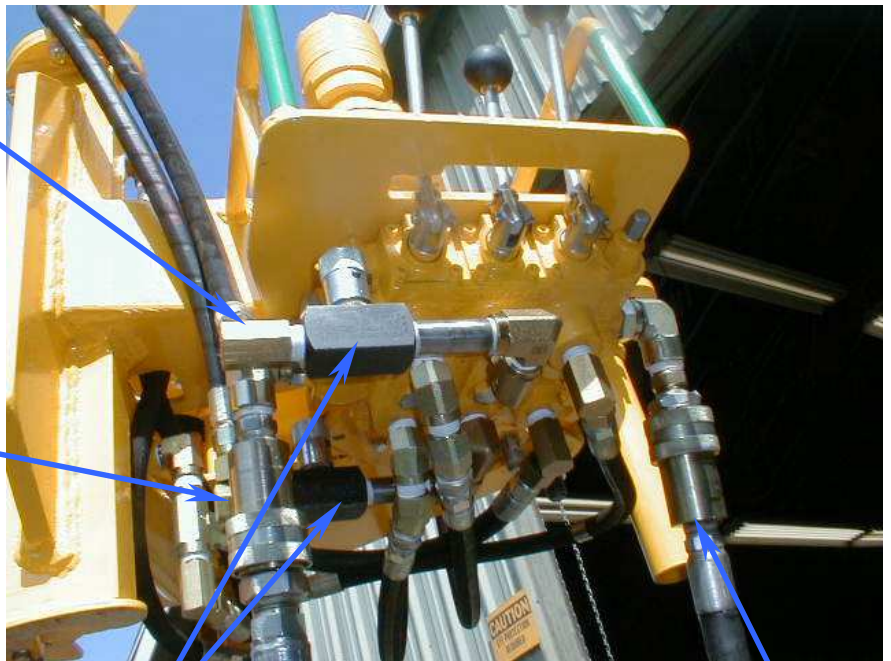

031-214184 Lift Cylinder

031-25802 52" Hose Assy

031-VHC8 8F COUPLER
(RETURN LINE)

031-VHN8 8F NIPPLE
(SUPPLY LINE)

031-25802 52"
Hose Assy

031-VHC8 8F COUPLER
(RETURN LINE)

031-N800S FLOW
CONTROL VALVES

031-VHN8 8F NIPPLE
(SUPPLY LINE)