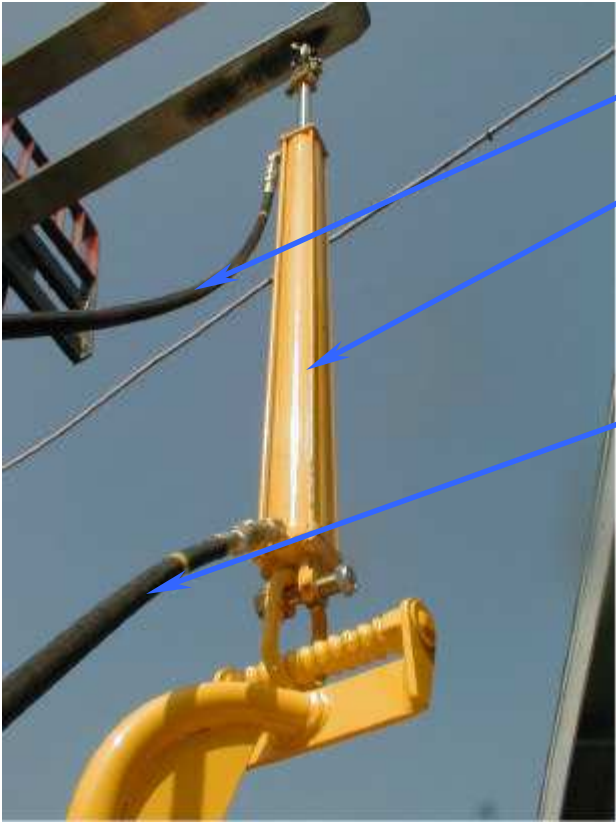

Lift Cylinder Kit

550 & 950 SERIES

10-21-03

HAWK INDUSTRIES, INC.

1245 East 23rd Street
Signal Hill, CA 90755
Phone: 562-424-0709
Fax: 562-490-9959

Lift Cylinder Components and Connection Points

031-25801 100" Hose Assy

031-214184 Lift Cylinder

031-25802 52" Hose Assy

031-VHC8 8F COUPLER
(RETURN LINE)

031-VHN8 8F NIPPLE
(SUPPLY LINE)

031-25802 52"
Hose Assy

031-VHC8 8F COUPLER
(RETURN LINE)

031-N800S FLOW
CONTROL VALVES

031-VHN8 8F NIPPLE
(SUPPLY LINE)