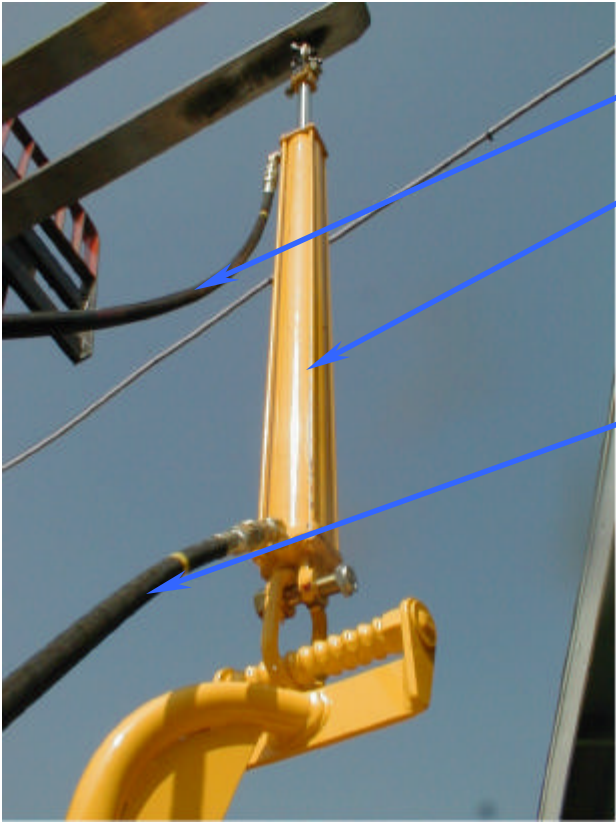

# Lift Cylinder Components and Connection Points

031-25801 100" Hose Assy

031-214184 Lift Cylinder

031-25802 52" Hose Assy

031-VHC8 8F COUPLER  
(RETURN LINE)

031-VHN8 8F NIPPLE  
(SUPPLY LINE)

031-25802 52"  
Hose Assy

031-VHC8 8F COUPLER  
(RETURN LINE)

031-N800S FLOW  
CONTROL VALVES

031-VHN8 8F NIPPLE  
(SUPPLY LINE)