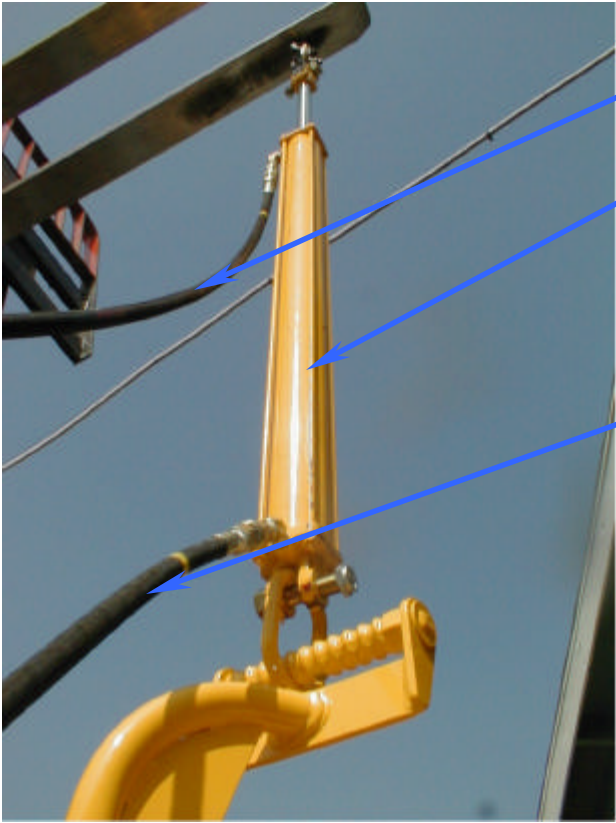

Lift Cylinder Kit

550 & 950 SERIES

10-21-03

HAWK INDUSTRIES, INC.

1245 East 23rd Street
Signal Hill, CA 90755
Phone: 562-424-0709
Fax: 562-490-9959

Lift Cylinder Components and Connection Points

031-25801 100" Hose Assy

031-214184 Lift Cylinder

031-25802 52" Hose Assy

031-VHC8 8F COUPLER
(RETURN LINE)

031-VHN8 8F NIPPLE
(SUPPLY LINE)

031-25802 52"
Hose Assy

031-VHC8 8F COUPLER
(RETURN LINE)

031-N800S FLOW
CONTROL VALVES

031-VHN8 8F NIPPLE
(SUPPLY LINE)