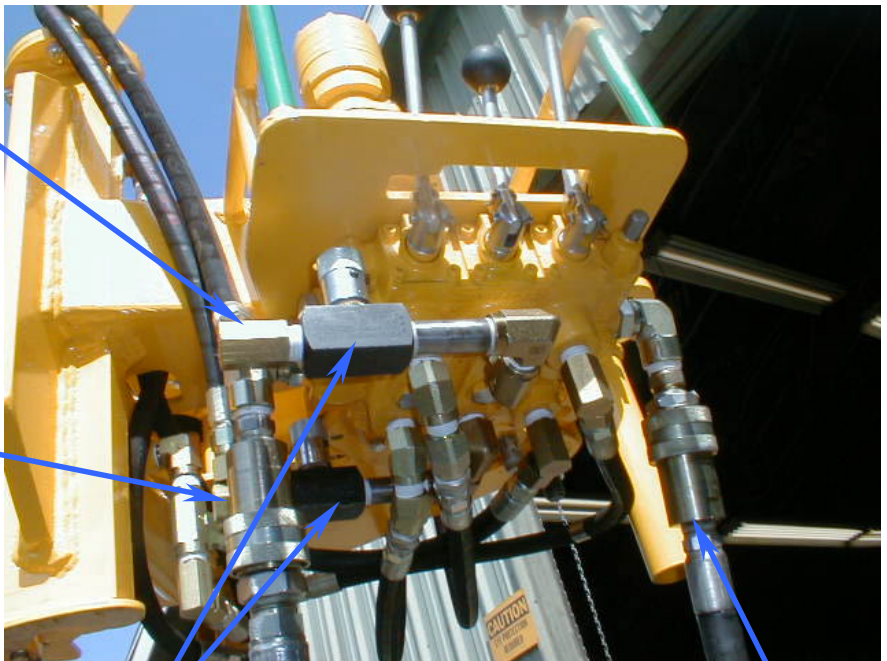

031-214184 Lift Cylinder

031-25802 52" Hose Assy

031-VHC8 8F COUPLER
(RETURN LINE)

031-VHN8 8F NIPPLE
(SUPPLY LINE)

031-25802 52"
Hose Assy

031-VHC8 8F COUPLER
(RETURN LINE)

031-N800S FLOW
CONTROL VALVES

031-VHN8 8F NIPPLE
(SUPPLY LINE)