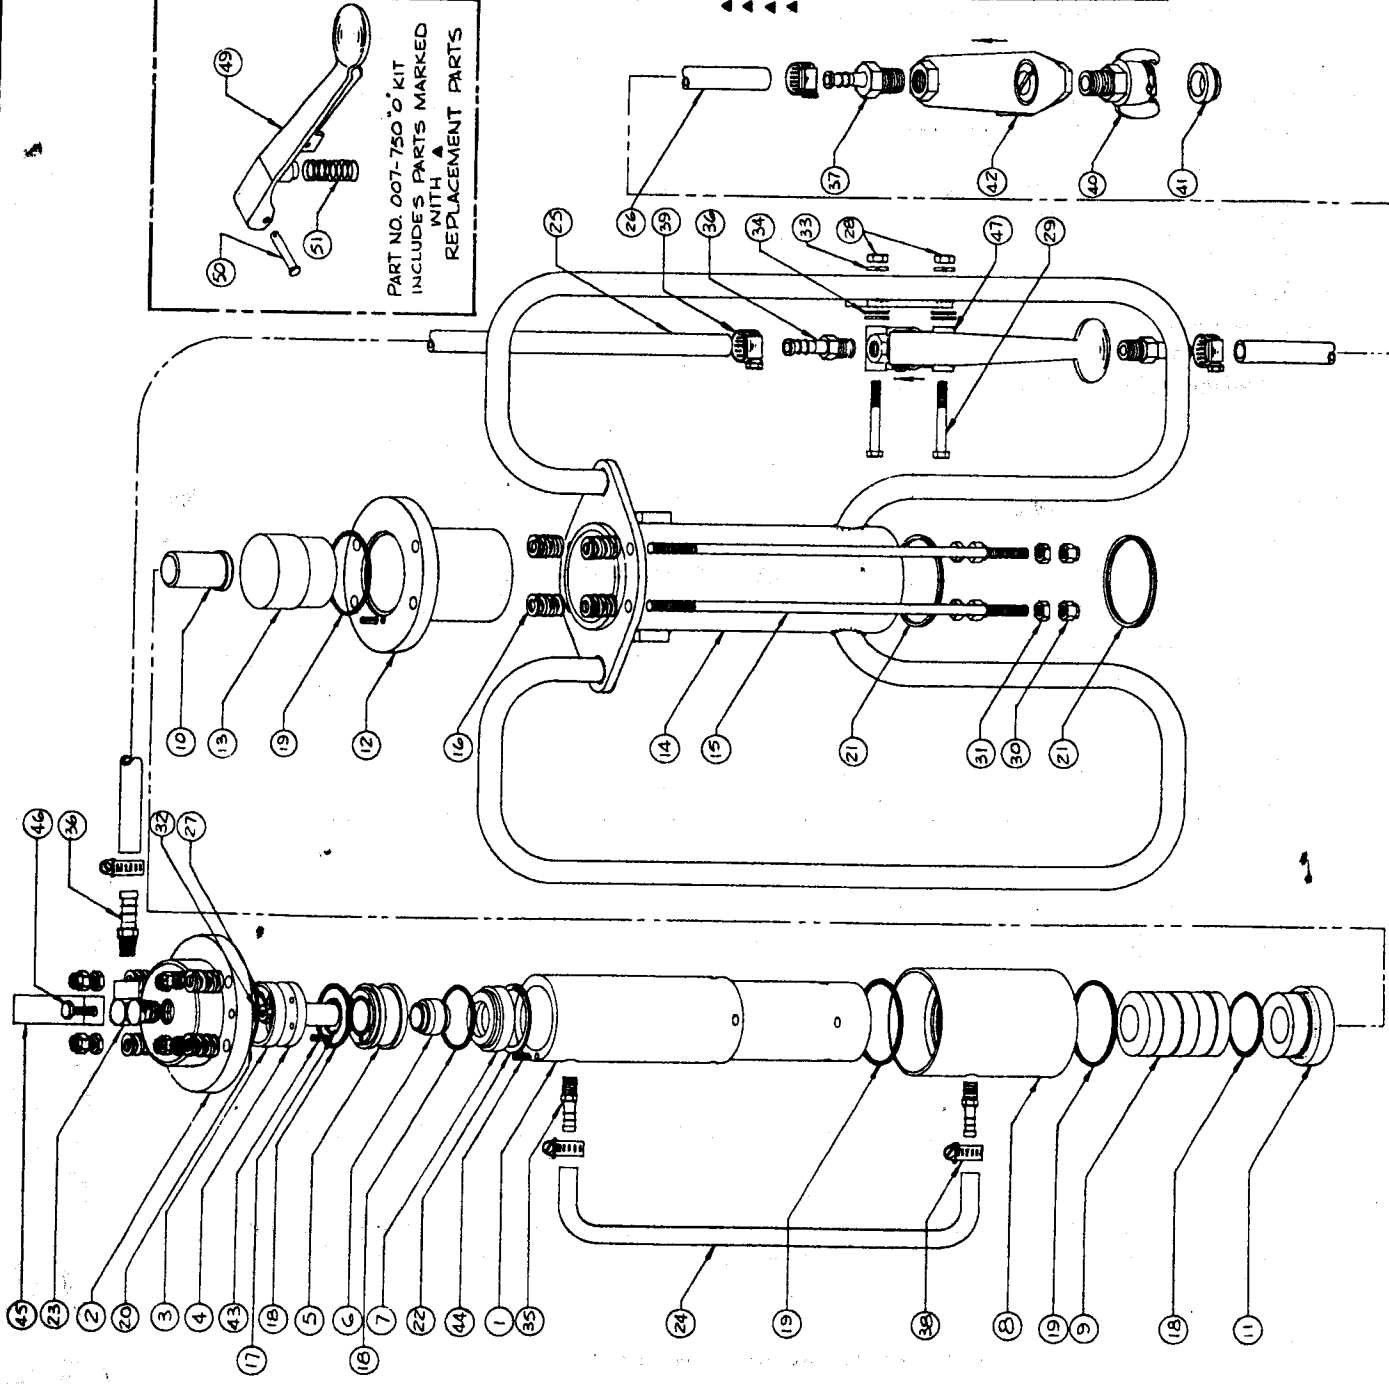

51	007-1521W3	SHRADER VALVE SPRING
50	007-1521W2	SHRADER VALVE PIN
49	007-1521W1	SHRADER VALVE HANDLE
47	007-1521W	VALVE
46	999-80218C	3/20" X 1/2" HEX BOLT
45	002-13564	BRACKET
44	007-0004	ROLL PIN
43	007-0003	ROLL PIN
42	007-01136	ARNOLD LUBRICATOR
41	000-AWS-6	COUPLER GASKET
40	000-AM-2	DIKON AIR KING COUPLER
39	999-H-556	1/2" HOSE CLAMP
38	999-H-556	1/2" HOSE CLAMP
37	999-EO22	1/2" HOSE NIPPLE
36	999-EO20	1/2" X 3/8" HOSE NIPPLE
35	999-EO10	3/8" X 1/2" HOSE NIPPLE
34	999-EO10618	3/16" FLAT WASHER
33	999-EO10616	3/16" LOCK WASHER
32	999-EO10587	3/16" LOCK WASHER
31	999-EO6102	3/8-24 HEX JAM NUT
30	999-EO6098-24	3/8-24 LOCK NUT
29	999-EO5926	3/16-18 X 2 1/2" HEX NUT
28	999-EO5691	3/8-18 HEX NUT
27	999-EO5779	3/8-20 HEX NUT
26	999-EO3697	1/2" AIR HOSE
25	999-EO3687	1/2" AIR HOSE
24	999-EO3680	1/2" AIR HOSE
23	999-EO2866-65	3/8 HP ST ELBOW
22	007-RR-226	SNAP RING
21	007-RR-325	SNAP RING
20	007-568-234	0" RING
19	007-568-232	0" RING
18	007-568-226	0" RING
17	007-568-026	0" RING
16	007-1411 HD	TIE ROD SPRING
15	007-14035	TIE ROD
14	007-14028B	BODY ASSY
13	007-14024	DRIVE HEAD
12	007-14024	NOSE
11	007-14022	ANVIL GUIDE
10	007-14020	ANVIL
9	007-14018	PISTON
8	007-14016	AIR CHAMBER
7	007-14014	FRONT CHEST
6	007-14012	SHUTTLE
5	007-14010	REAR CHEST
4	007-14008	SHUTTLE GUIDE
3	007-14006	SPACER
2	007-14004	REAR CAP
1	007-14002	CYLINDER
100	007	PART NO.
100		DESCRIPTION