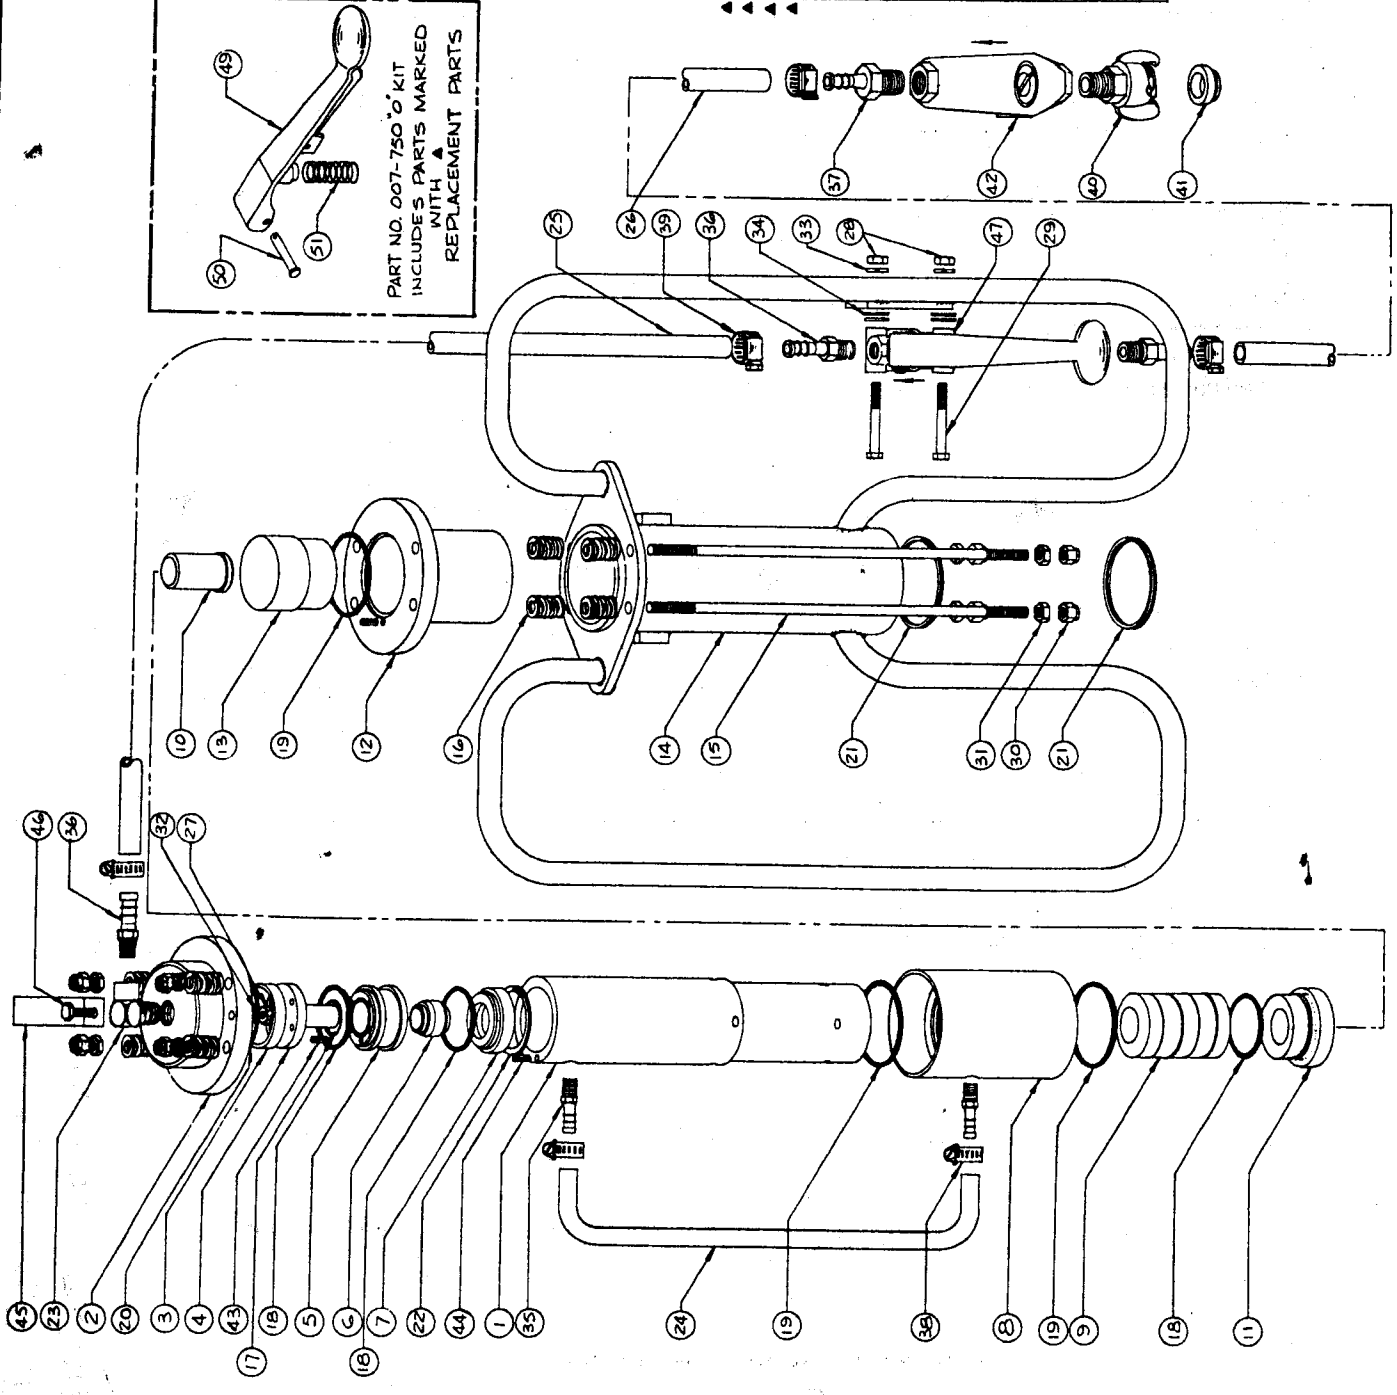

PART NO. 007-750 O'KIT
INCLUDES PARTS MARKED
WITH ▲
REPLACEMENT PARTS