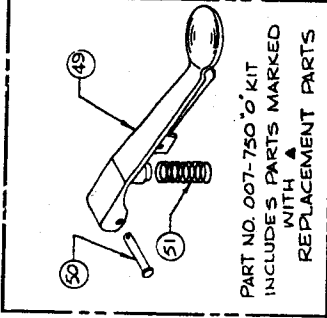

51	007-1521W5	SHRADER VALVE SPRING
50	007-1521W2	SHRADER VALVE PIN
49	007-1521W1	SHRADER VALVE HANDLE
47	007-1521W	VALVE
46	999-80618C	3/20" O.D. HEX BOLT
45	002-13564	BRACKET
44	007-0004	ROLL PIN
43	007-0003	ROLL PIN
42	007-05113	ARNOLD LUBRICATOR
41	000-AM5.6	COUPLER GASKET
40	000-AM2	DIXON AIR KING COUPLER
39	999-14556	1/2" HOSE CLAMP
38	999-14556	3/4" HOSE CLAMP
37	999-8022	1/2" HOSE NIPPLE
36	999-8020	1/2" HOSE NIPPLE
35	999-8010	3/8" HOSE NIPPLE
34	999-810618	3/4" FLAT WASHER
33	999-810612	3/4" LOCK WASHER
32	999-810587	3/4" LOCK WASHER
31	999-806102	3/8-24 HEX JAM NUT
30	999-806098-36	3/8-24 LOCK NUT
29	999-805926	3/4-18 x 2 1/2 HEX NUT
28	999-805691	3/4-18 HEX NUT
27	999-805779	3/4-20 HEX NUT
26	999-803697	1/2 AIR HOSE
25	999-803697	1/2 AIR HOSE
24	999-803690	3/8 AIR HOSE
23	999-20682-45	3/8 HP ST ELBOW
22	007-RR225	SNAP RING
21	007-RR325	SNAP RING
20	007-568-234	O RING
19	007-568-232	O RING
18	007-568-226	O RING
17	007-568-026	O RING
16	007-3/4 X 1 HD	TIE ROD SPRING
15	007-14035	TIE ROD
14	007-14028	BODY ASSY
13	007-14024	DRIVE HEAD
12	007-14024	NOSE
11	007-14022	ANVIL GUIDE
10	007-14020	ANVIL
9	007-14018	PISTON
8	007-14016	AIR CHAMBER
7	007-14014	FRONT CHEST
6	007-14012	SHUTTLE
5	007-14010	REAR CHEST
4	007-14008	SHUTTLE GUIDE
3	007-14006	SPACER
2	007-14004	REAR CAP
1	007-14002	CYLINDER
178		PART NO.
179		DESCRIPTION

KITTY HAWK
 1000 W. 10th St. - Dept. 100
 P.O. Box 100 - Dept. 100
 HAWK
 7-31-57

POST DRIVER MODEL 750

FORM NO. 100 (REV. 4-5-55)

PART NO. 007-750 O'KIT
 INCLUDES PARTS MARKED
 WITH ▲
 REPLACEMENT PARTS