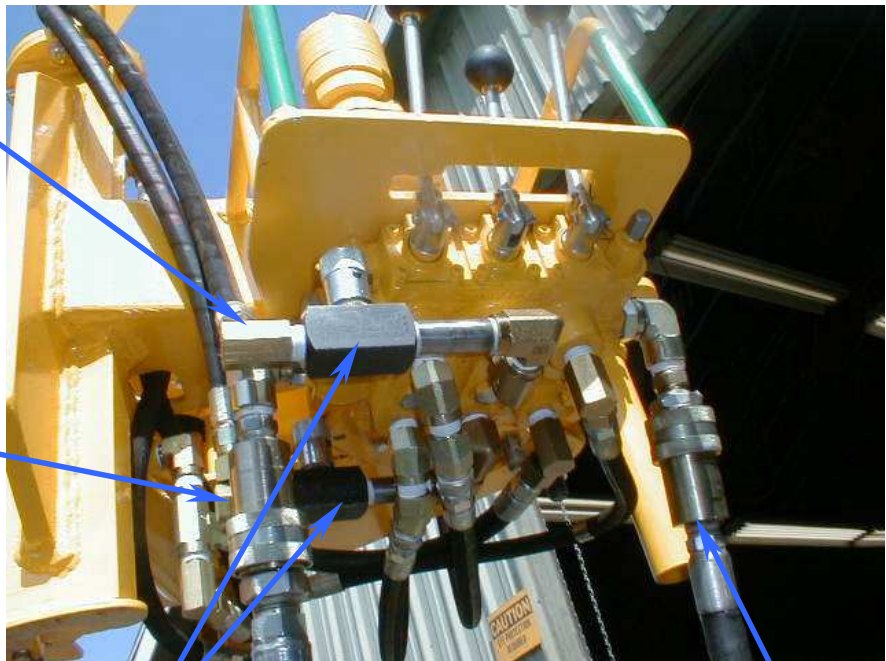

# 25800 Lift Cylinder Kit

031-25801 100" Hose Assy

031-214184 Lift Cylinder

031-25802 52" Hose Assy

031-VHC8 8F COUPLER  
(RETURN LINE)

031-VHN8 8F NIPPLE  
(SUPPLY LINE)

# 25800 Lift Cylinder Kit

031-25802 52"  
Hose Assy

031-VHC8 8F COUPLER  
(RETURN LINE)

031-N800S FLOW  
CONTROL VALVES

031-VHN8 8F NIPPLE  
(SUPPLY LINE)