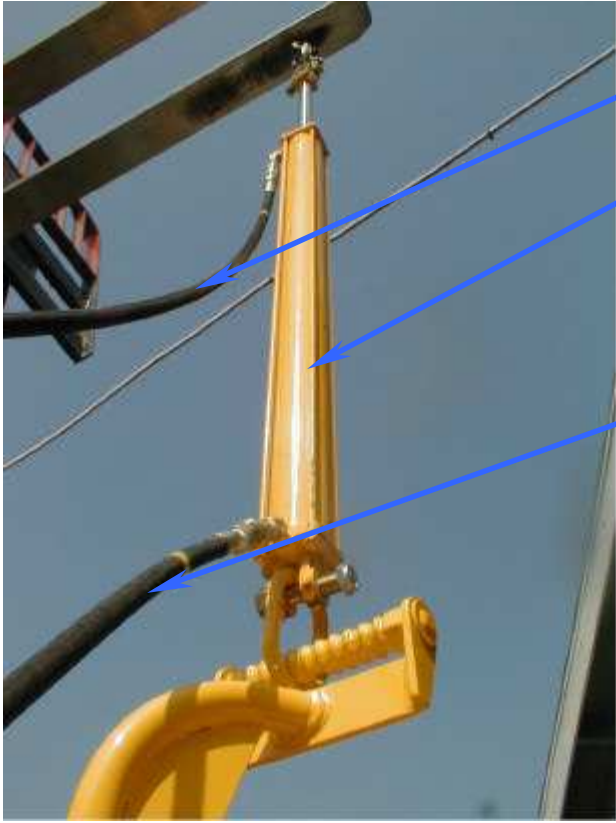

# 25800 Lift Cylinder Kit

031-25801 100" Hose Assy

031-214184 Lift Cylinder

031-25802 52" Hose Assy

031-VHC8 8F COUPLER  
(RETURN LINE)

031-VHN8 8F NIPPLE  
(SUPPLY LINE)

# 25800 Lift Cylinder Kit

031-25802 52"  
Hose Assy

031-VHC8 8F COUPLER  
(RETURN LINE)

031-N800S FLOW  
CONTROL VALVES

031-VHN8 8F NIPPLE  
(SUPPLY LINE)