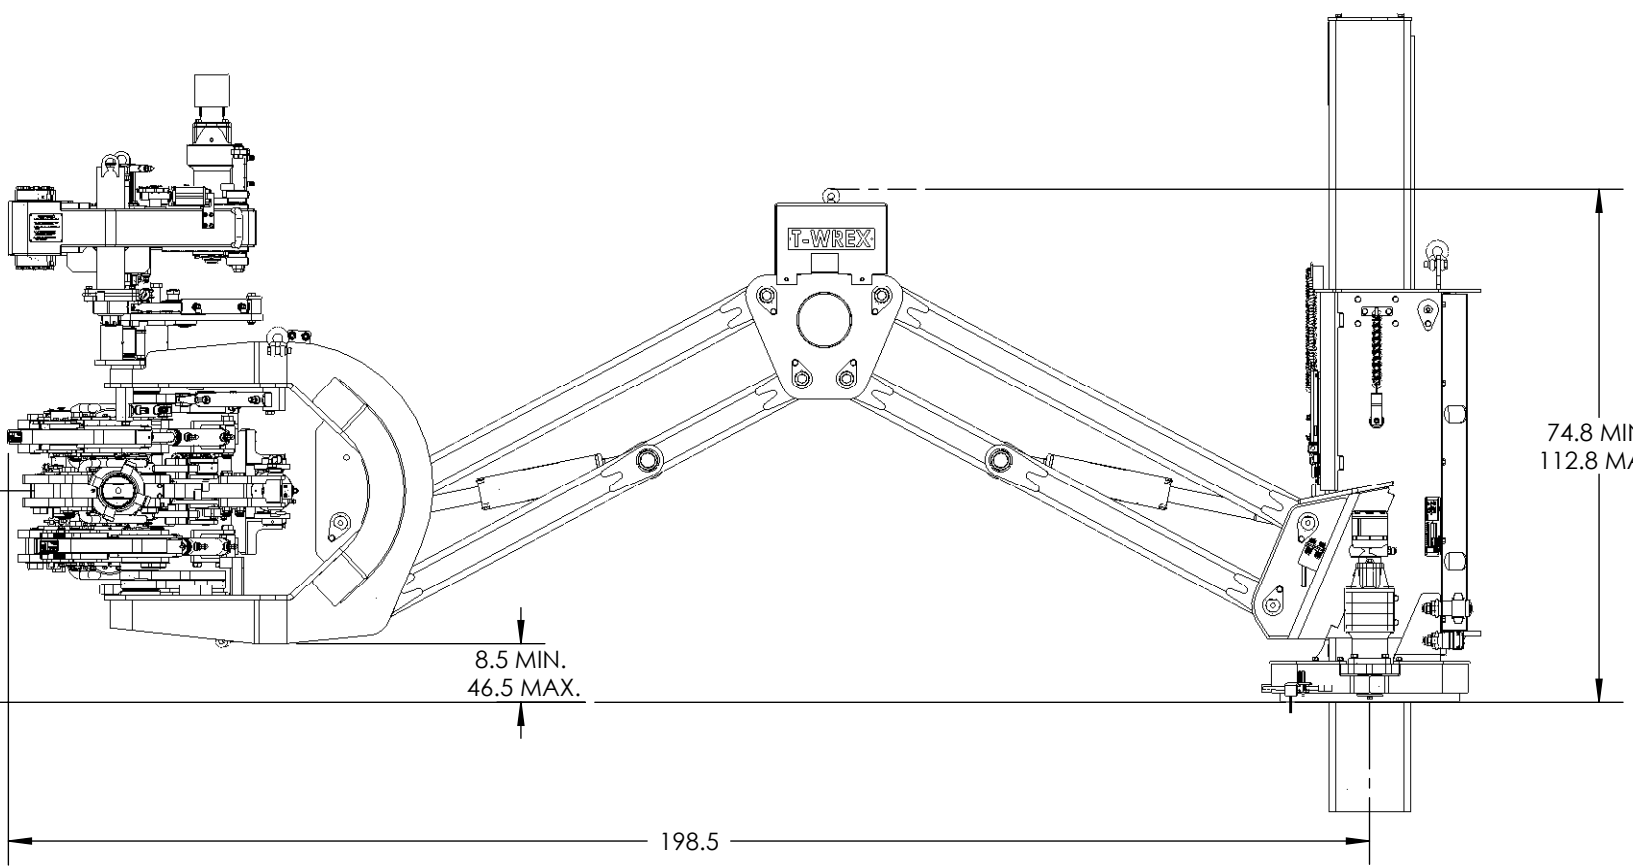

8 7 6 5 4 3 2 1

D

D

C

C

B

B

A

A

NEXT ASSY	QTY PER SUB-ASSY	QTY PER UNIT	FINAL ASSY
APPLICATION			

UNLESS OTHERWISE SPECIFIED:
DIMENSIONS ARE IN INCHES
TOLERANCES
DECIMALS ANGULAR
.XX ± .03 ± .5°
.XXX ± .010
.XXXX ± .0010
DO NOT SCALE DRAWING

APPROVALS		DATE
DRAWN	AJ	2/16/2010
CHECKED	AJ	2/16/2010
ENG APPR.	AJ	2/16/2010

HAWK INDUSTRIES INC
1245 EAST 23rd STREET □ SIGNAL HILL, CA □ 90755 USA
www.hawkindustries.com

TITILE
T-WREX SR.
51700 190 REACH

SCALE: 1:28 WEIGHT: 9108.3 LBS SHEET 1 OF 3

8 7 6 5 4 3 2 1