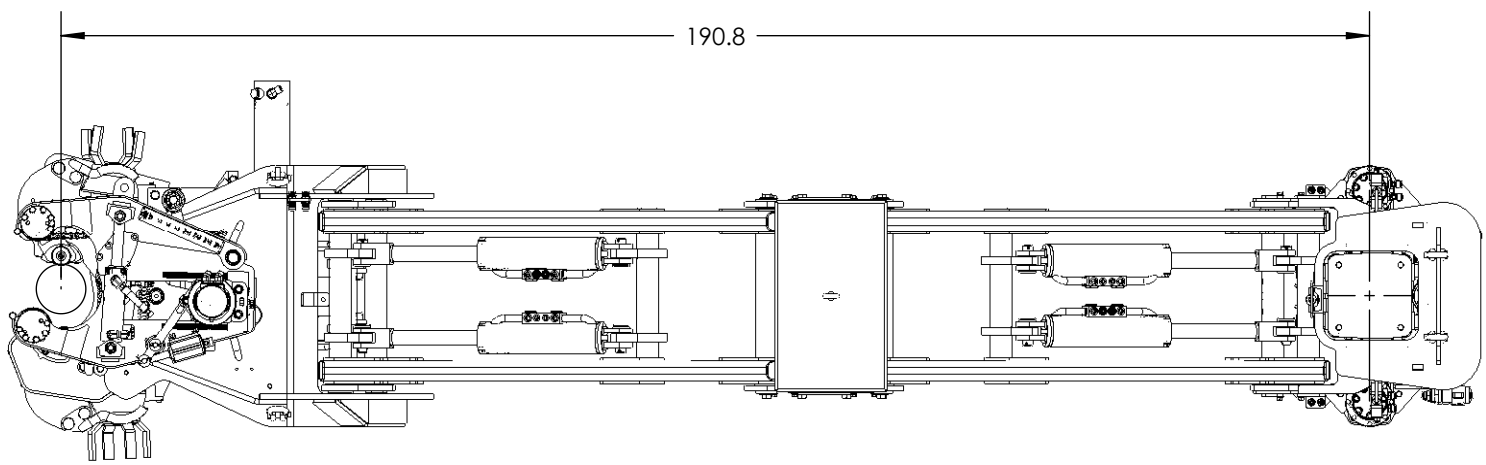

8 7 6 5 4 3 2 1

D

D

C